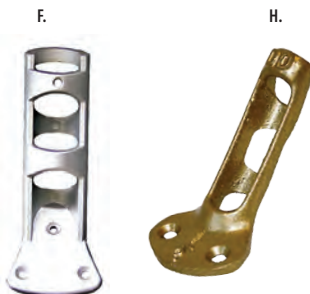

F, H "DD" BRACKETS

- Style F is cast aluminum, silver
- Style H has gilt gold finish
- Holds flagpole at 45° angle
- Works on horizontal or vertical surface

ITEM #	STYLE
652552	F, 3/4"
652553	F, 1"
652551	H, 1/2"

I. HUDSON HOLDER

- Adjustable set-screw
- 1 3/4" Tube length
- Holds staff up to 5/8" diameter

ITEM #	FINISH
642604	Cast Aluminum

NEVER FURL - 2-WAY KIT

One kit comes complete with two kinds of hardware so you can use with either flag or banner. Prevents wrapping & tangling. Patent protected. Fits 1" Pole (not included).