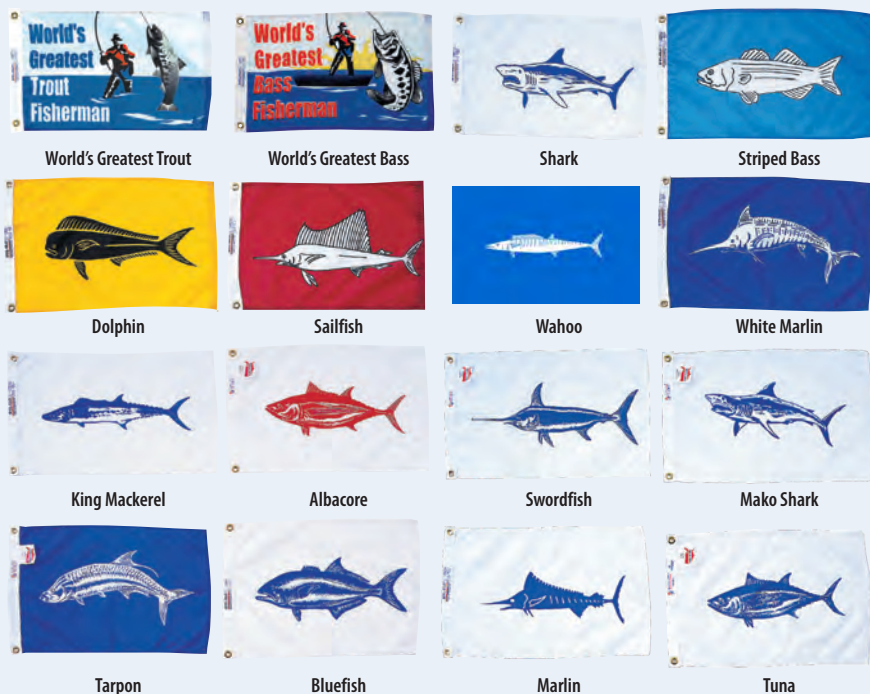

Fish Flags

- 100% Nylon
- Use indoors or out
- Poly-woven heading and brass grommets
- Clamshell packaging

Item #	Description	Size
281127WE	Mako Shark	12 x 18"
281128WE	Dolphin	12 x 18"
281115WE	Tuna	12 x 18"
281110WE	Marlin	12 x 18"
281112WE	White Marlin	12 x 18"
281120WE	Blue Fish	12 x 18"
281125WE	Striped Bass	12 x 18"
281126WE	Shark	12 x 18"
281139WE	Wahoo	12 x 18"
281135WE	King Mackerel	12 x 18"
281136WE	Swordfish	12 x 18"
281137WE	Albacore	12 x 18"
281138WE	Tarpon	12 x 18"
281105WE	Sailfish	12 x 18"
253190WE	World's Greatest Trout Fisherman	12 x 18"
253180WE	World's Greatest Bass Fisherman	12 x 18"