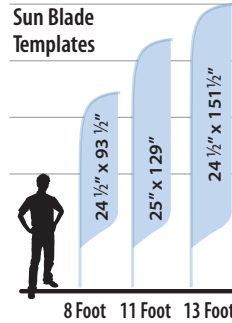

- For indoor or outdoor use
- Three sizes to choose from
- Great for fairs, festivals & trade shows

Sun Blade Banner Sizes - Standard 2 sided with reverse image on back side. (Hardware not included.)

| Size                         |
|------------------------------|
| 8 Foot - 24 1/2" x 93 1/2"   |
| 11 Foot - 25" x 129"         |
| 13 Foot - 24 1/2" x 151 1/2" |