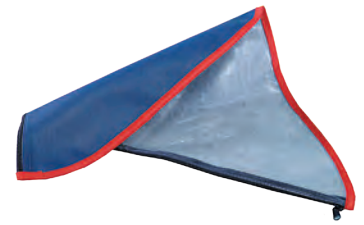

VINYL FLAG BAG

- Vinyl flag bag with poly-woven back. 23 x 12”. Zips close. Holds up to 5 x 9 1/2” sized flag. Great for transport or storage.

Item #
810300

DELUXE PARADE FLAGPOLE CARRYING CASE

- Made from 18 oz. heavyweight vinyl
- Sturdy case features snap closures, shoulder strap and handle
- 59” long and 10” wide