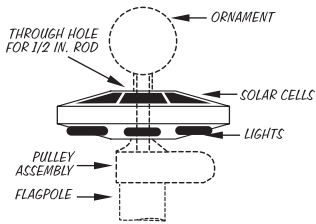

SOLAR LIGHT FOR FLAGPOLES

No special tools or wiring required. Solar Panels collect energy from the sun all day and illuminate your flag at night. Designed for use with select in-ground poles 15 to 25 feet.

ITEM #	DIMENSIONS
2472	13 1/4 x 11 3/8 x 9 3/8"

BANNER CLIPS

- Anchor banners and flags the easy way with re-usable banner clips
- Available in two sizes these easy-to-use clips eliminate the need for grommets