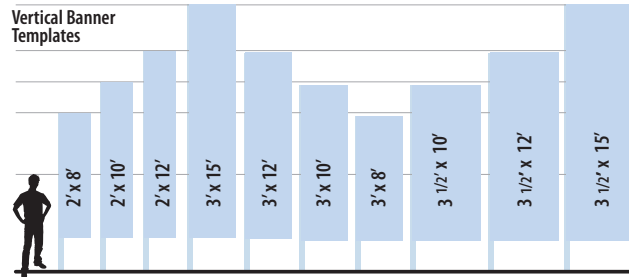

Custom Vertical Banners

These 2 sided mounted lightweight banners flutter and fly in the slightest of breeze, bringing your promotional message and graphics to the attention of any passerby. Finished on the vertical side with a sturdy poly-woven pole sleeve and hemmed on three sides, these banners are easy to use and tough enough to stand up to long-term outdoor display.

- Side-mounted for maximum flutter
- Available in a wide ranges of sizes
- Dyed with Pantone color matching
- Made only with American labor and materials
- 200 Denier SolarGuard® Nylon

For best results use with flexible, fiberglass poles - see previous page.

Vertical Banners Sizes - 2 sided with reverse image on the back side

Size
2 x 8'
2 x 10'
2 x 12'
3 x 8'
3 x 10'
3 x 12'
3 x 15'

Does not include hardware

Add-Ons

Finishing Options
Unlined Nylon Pole Hem & Tabs / ft.
Reinforced Nylon Covered Heading / ft.
Grommets / each
Fringe / ft.
Box/ea