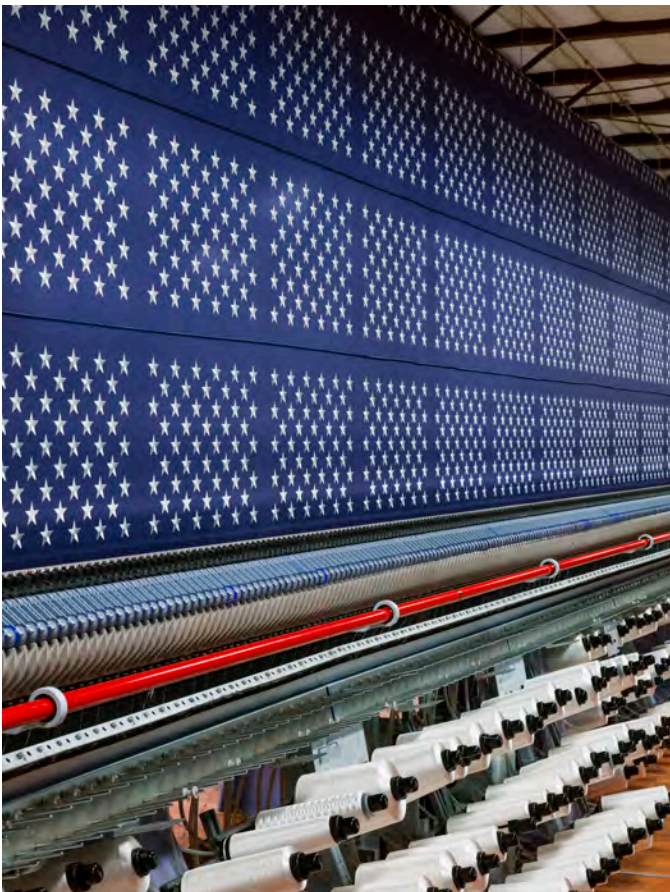

U.S. Flag Miniature Desk Display Sets

PRESIDENTIAL SET

- 8 x 12" Nylon Flag
- Sewn Stripes, Embroidered Stars
- Golden Yellow Fringe
- Cord & Tassels
- Walnut Finish Staff & Base
- Brass Plated Eagle Ornament

AMBASSADOR SET

- 8 x 12" Empire Brand Flag
- Golden Yellow Fringe
- Cord & Tassels
- Ebonized Staff & Walnut Finish Base
- Gold Spearhead Ornament
- 5" Antique Gold-Plated Eagle

ENVOY SET

- 4 x 6" Empire Brand Flag
- Golden Yellow Fringe
- Cord & Tassels
- Gold Styrene Staff
- Gold Spearhead Ornament
- Weighted Matching Base

CRYSTAL CARD HOLDER SET

- 4 x 6" Empire Brand Flag
- Elegant Crystal Base
- Holds Flag & Business Cards
- Gold Spearhead Ornament
- Base size: 4" x 3" x 1 1/4"

DIPLOMAT SET

- 4 x 6" Empire Brand Flag
- Black Plastic Base
- Ebony Staff
- Gold Spearhead Ornament - Base size: 4" x 3" x 1 1/4"

Item #
267

Item #	Style
045152	A-12

Item #	Style
045202	E-6

Item #
2464

Item #	Style
047300	D-16