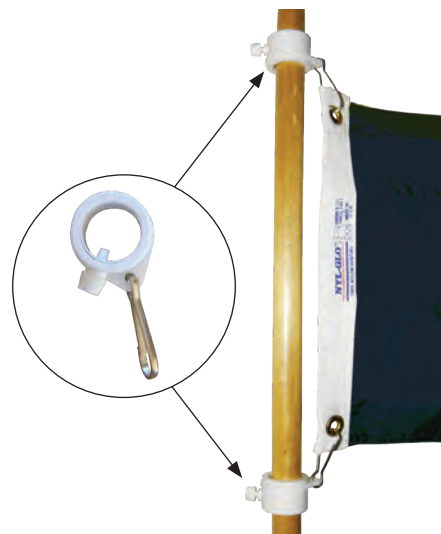

ITEM #	DESCRIPTION
2831	Spinning Fasteners 1" - Pair*

*Not for use with Spinning Poles - see page 58