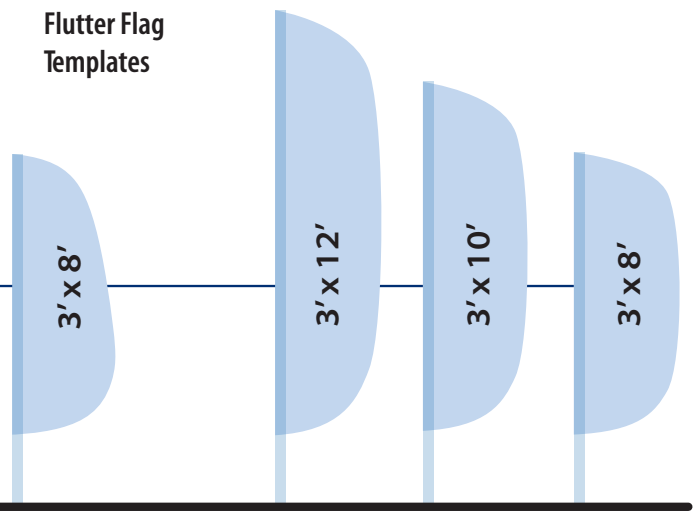

Flutter Flag Templates