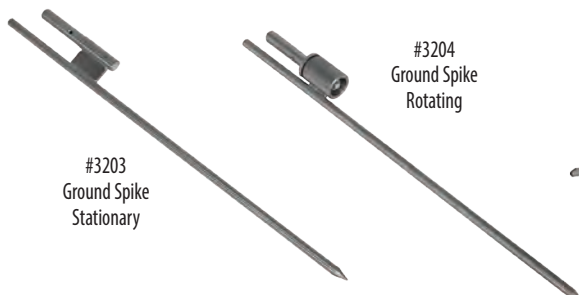

#3203
Ground Spike
Stationary

#3204
Ground Spike
Rotating