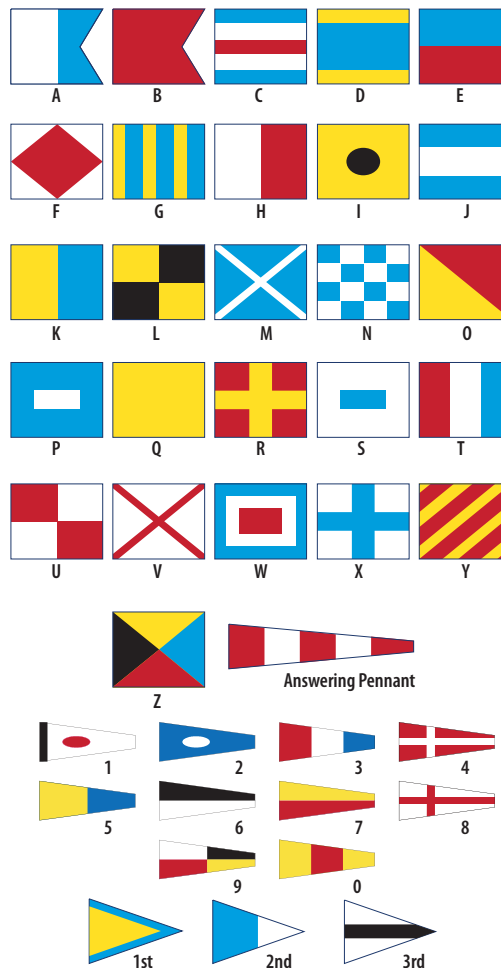

International Code of Signals

- Complete set consists of 26 alphabet flags, 11 pennants and 3 substitute flags
- Finished with nylon rope, distance lines and ash toggles

Item #	Size	Nyl-Glo - Per Set
256000	0	Flags: 1 x 1 1/4' Pennants: 2/3 x 2' Substitutes: 2/3 x 1 1/2'
256050	2	Flags: 1 1/2 x 2' Pennants: 1 1/3 x 3' Substitutes: 1 x 2'
256100	3	Flags: 2 x 2' Pennants: 1 1/3 x 3' Substitutes: 1 1/3 x 2 3/4'
256150	7	Flags: 3 x 3' Pennants: 2 x 4 1/2' Substitutes: 2 x 4'
256200	10	Flags: 4 x 4' Pennants: 2 3/4 x 6' Substitutes: 2 3/4 x 4'
256250	14"	Flags: 4 x 6' Pennants: 2 3/4 x 9' Substitutes: 2 3/4 x 5 1/4'

**Size No. 14 supplied with snaphooks. Specify Rope & Toggle or Heading & Grommets on Individual Flags