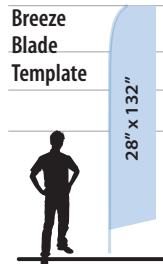

Custom Breeze Blade Banners

An exciting new alternative to sun blade banners. Great for high wind applications, provides attention - getting movement and visibility at affordable prices. Two available mounting options - sold separately.

- Affordable High-Wind Performance
- Flutters and Spins in the Wind
- Two Mounting Options - sold separately