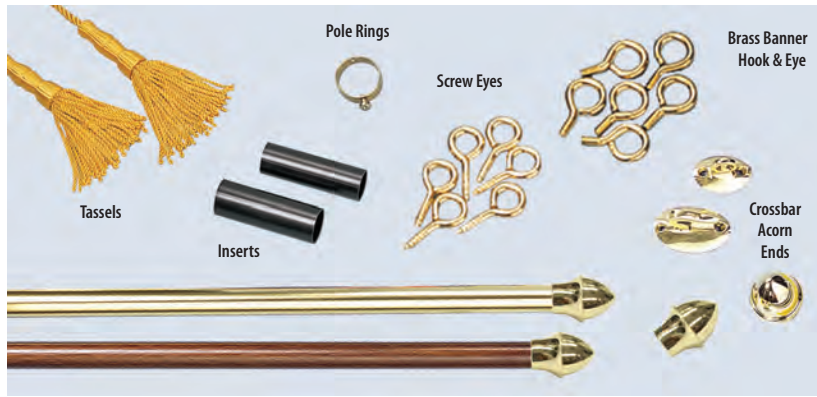

#### BALL

- Gold anodized aluminum
- 3" diameter with brass ferrule
- 6 1/2" high overall

| Item # | Style |
|--------|-------|
| 601673 | 3B    |

**Golden Yellow Cord & Tassels**

| Item # | Size |
|--------|------|
| 612590 | 5'3" |
| 612550 | 9'5" |
| 612610 | 9'6" |