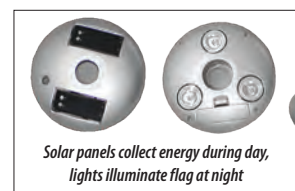

*Solar panels collect energy during day, lights illuminate flag at night*

| ITEM # | DESCRIPTION |
|--------|-------------|
| 2804   |             |

**STYLE B 1-PIECE WOODEN POLES**

- Hardwood
- Double lacquer-coated
- Ornament, screw eye and cord included
- All one inch diameter