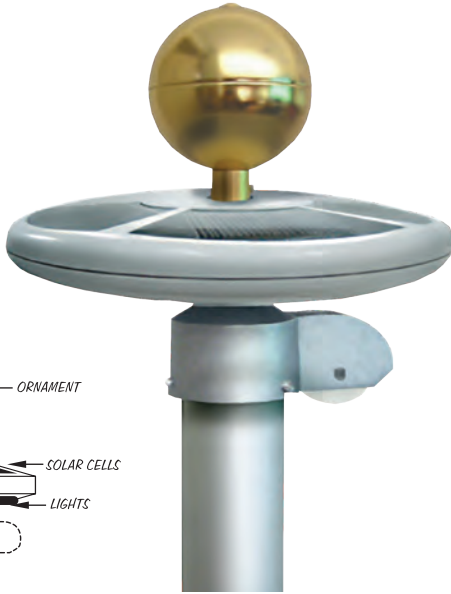

SOLAR LIGHT FOR FLAGPOLES

No special tools or wiring required. Solar Panels collect energy from the sun all day and illuminate your flag at night. Designed for use with select in-ground poles 15 to 25 feet.

ITEM #	DIMENSIONS
2472	13 1/4 x 11 3/8 x 9 3/8"

BANNER CLIPS

- Anchor banners and flags the easy way with re-usable banner clips
- Available in two sizes these easy-to-use clips eliminate the need for grommets